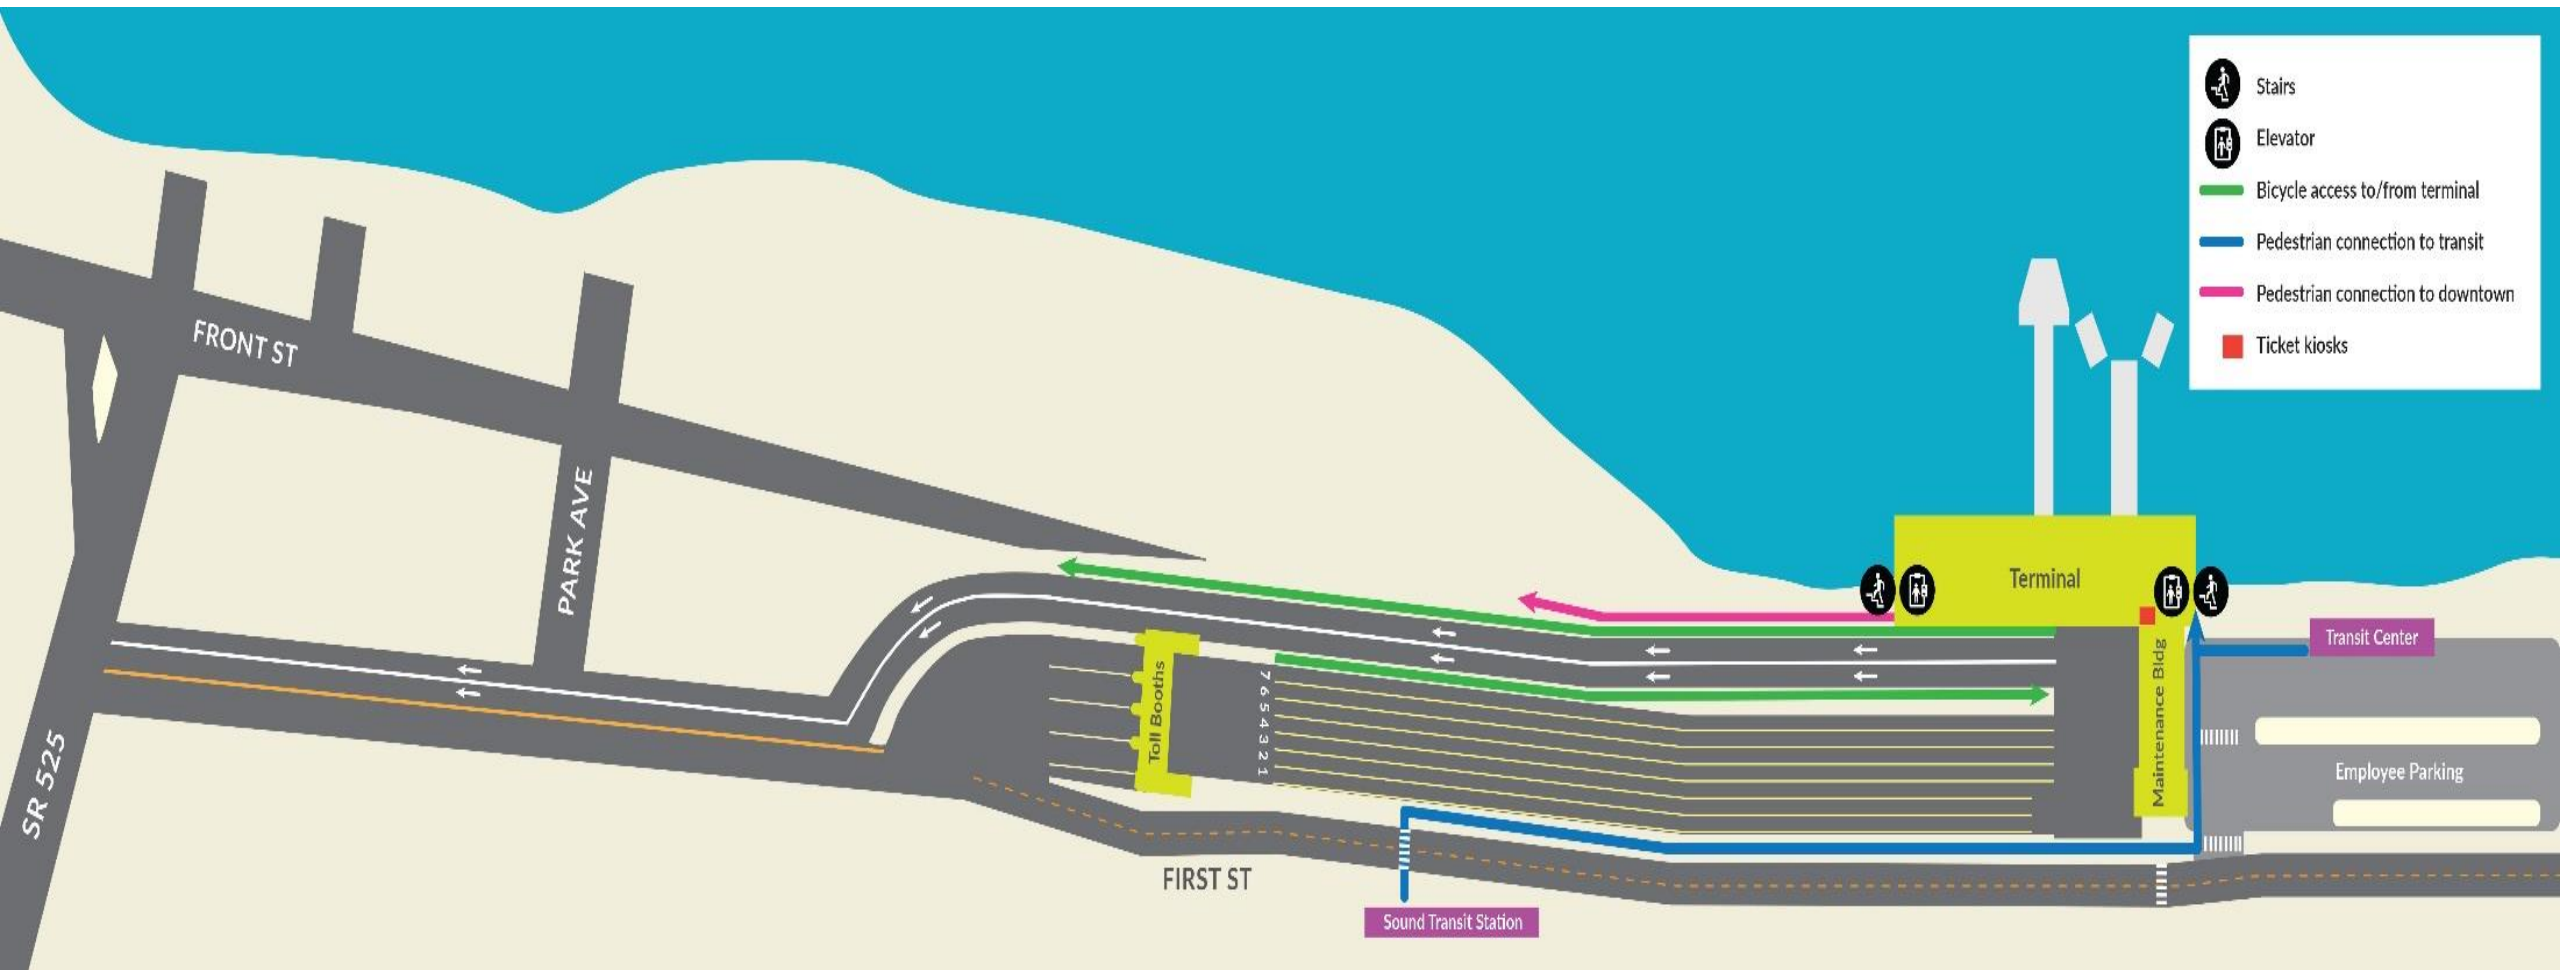

03/16/2022

-  Stairs
-  Elevator
-  Bicycle access to/from terminal
-  Pedestrian connection to transit
-  Pedestrian connection to downtown
-  Ticket kiosks

FRONT ST

PARK AVE

SR 525

Toll Booths

7654321

FIRST ST

Sound Transit Station

Terminal

Maintenance Bldg

Transit Center

Employee Parking